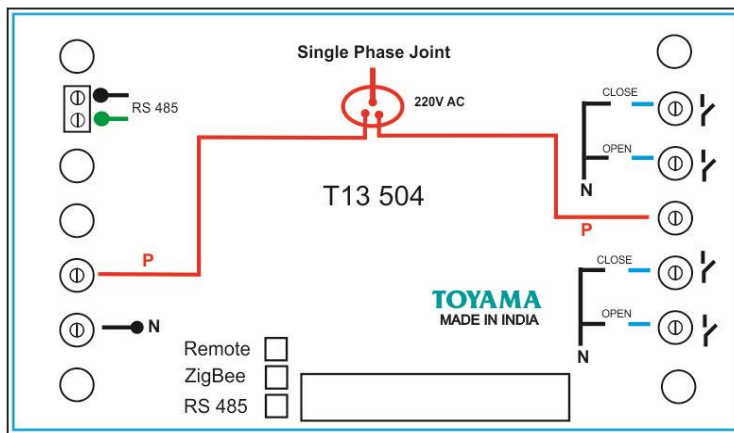

Touch Art Curtain Remote 2 Zone Switch

ZigBee Wireless

(T13 504 Z)

Technical Manual

Product Overview:

Toyama Touch Art switches are intelligent control devices that provides convenient and comfort to the user. Usage of SMD components not only ensures reliability but also makes the product highly compact for its functionality and features. The use of SMPS (Switch Mode Power supply) makes the Touch Art switches operational across countries from North America having 127V supply to European/Asian countries having 230V supply without any field setting. The various functions can be performed from the wall unit or hand held IR remote. Zigbee Wireless switches to operate with Toyama home gateway through Wireless Zigbee Protocol for Automation.

Technical Specification:

- Power Source : 90-270V/AC
- Power Frequency : 50-60Hz
- Number of Curtain Zones : 2 (Open , Close & Stop)
- Remote Operating range : 25 Feet
- Operating Temperature : -10 to +55 °C
- Standby power Consumption : <10mW

ZigBee:

- Frequency : 2.4GHz
- Protocol : ZigBee HA1.2
- TX strength : +20dBm
- Range : 50 ft Open
- Network : Mesh topology

Key ZigBee Features:

- Built in power amplifier for exceptional range giving the module superior range and stability in large homes or areas with wireless interference.
- Easy compatibility with other manufacturers' ZigBee Gateway/controller
- LED indicator for live Network
- LED indicators for on/off status.

Wiring Diagram:

Dimensions:

Note: Suitable For

- Mounting on 4 module metal box (75mmX140mmX50mm)
- Use 1.5 Sq.mm flexible wires for Phase, Neutral & Load connections.

Safety Warnings:

- If the input voltage increases to 440V the device will burn.
- Each on/off circuit is rated to 5A **resistive** load only. If the load is greater than the specification the device will be damaged and will no longer functions.
- If a direct short is created on the output /load, the device will be damaged and will no longer functions.