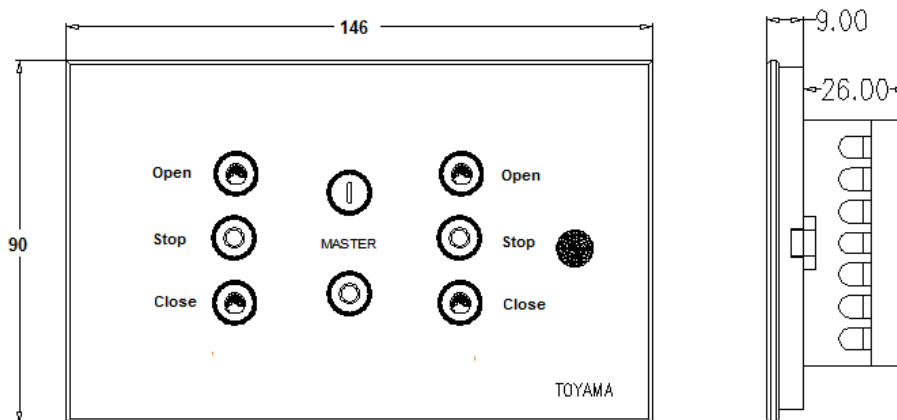

Wiring Diagram:

Dimensions:

Note: Suitable For

- Mounting on 4 module metal box (75mmX140mmX50mm)
- Use 1.5 Sq.mm flexible wires for Phase, Neutral & Load connections.

Safety Warnings:

- If the input voltage increases to 440V the device will burn.
- Each on/off circuit is rated to 5A **resistive** load only. If the load is greater than the specification the device will be damaged and will no longer functions.
- If a direct short is created on the output /load, the device will be damaged and will no longer functions.